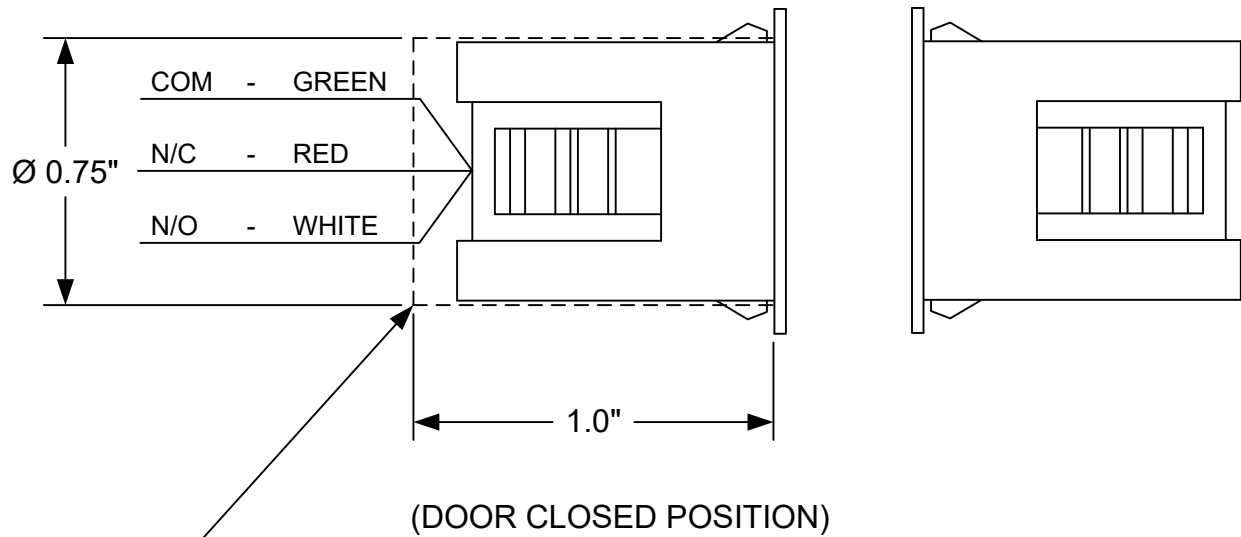

INSTALLATION INSTRUCTIONS

MC-4 MAGNETIC CONTACT SWITCH

NOTE: HOLE PREP IS 3/4" DIAMETER x 1" DEEP