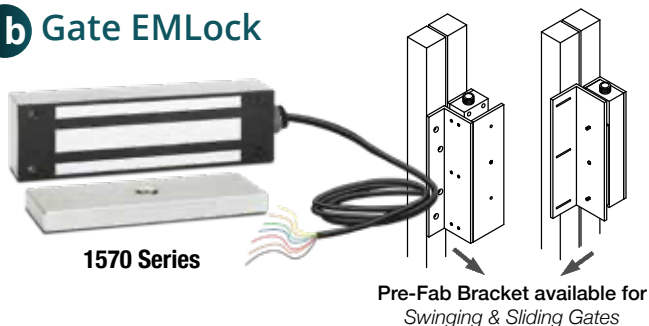

1b Gate EMLock

1570 Series

- Stainless Steel Case
- Weather Resistant
- Treaded Conduit Fitting
- Monitoring Included
- Brackets Optional
- 1200 lbs
- UL Listed

4 Low Voltage Power Supply

- 12/24 VDC
- Regulated & Filtered
- UL Listed
- Battery Back-up Optional

5 Prop Open Alarm

- Adjustable Time Delay
- Automatic or Manual Reset
- Output & Relays for Monitoring
- 85dB Piezo Buzzer Alarm

The lock behind your system

(800) 413-8783 • WWW.SDCSECURITY.COM