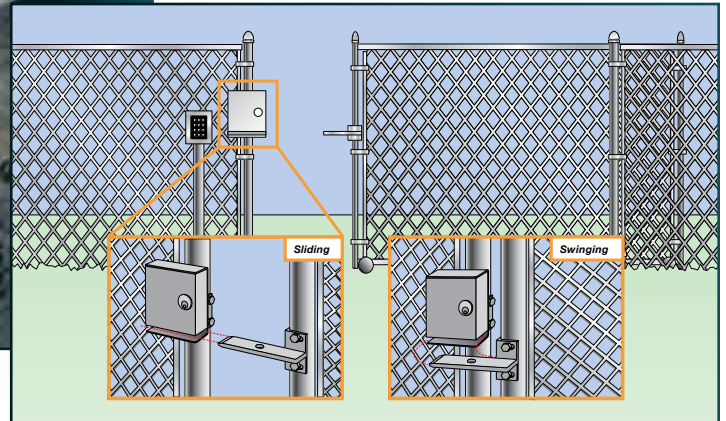

IMMIGRATION DETENTION

Gate Security Solutions