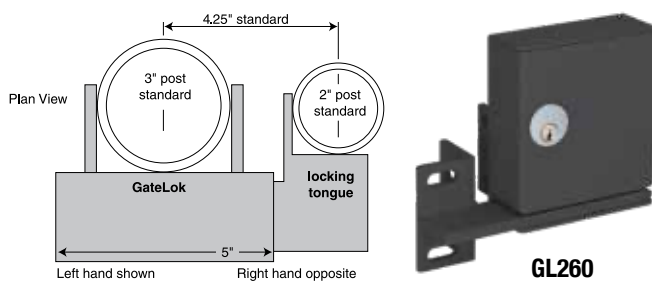

#### 1a Swing or Slide Gate Control

- Heavy Gauge Steel
- 12/24 VDC
- Key Cylinder Optional
- Weather Sealed