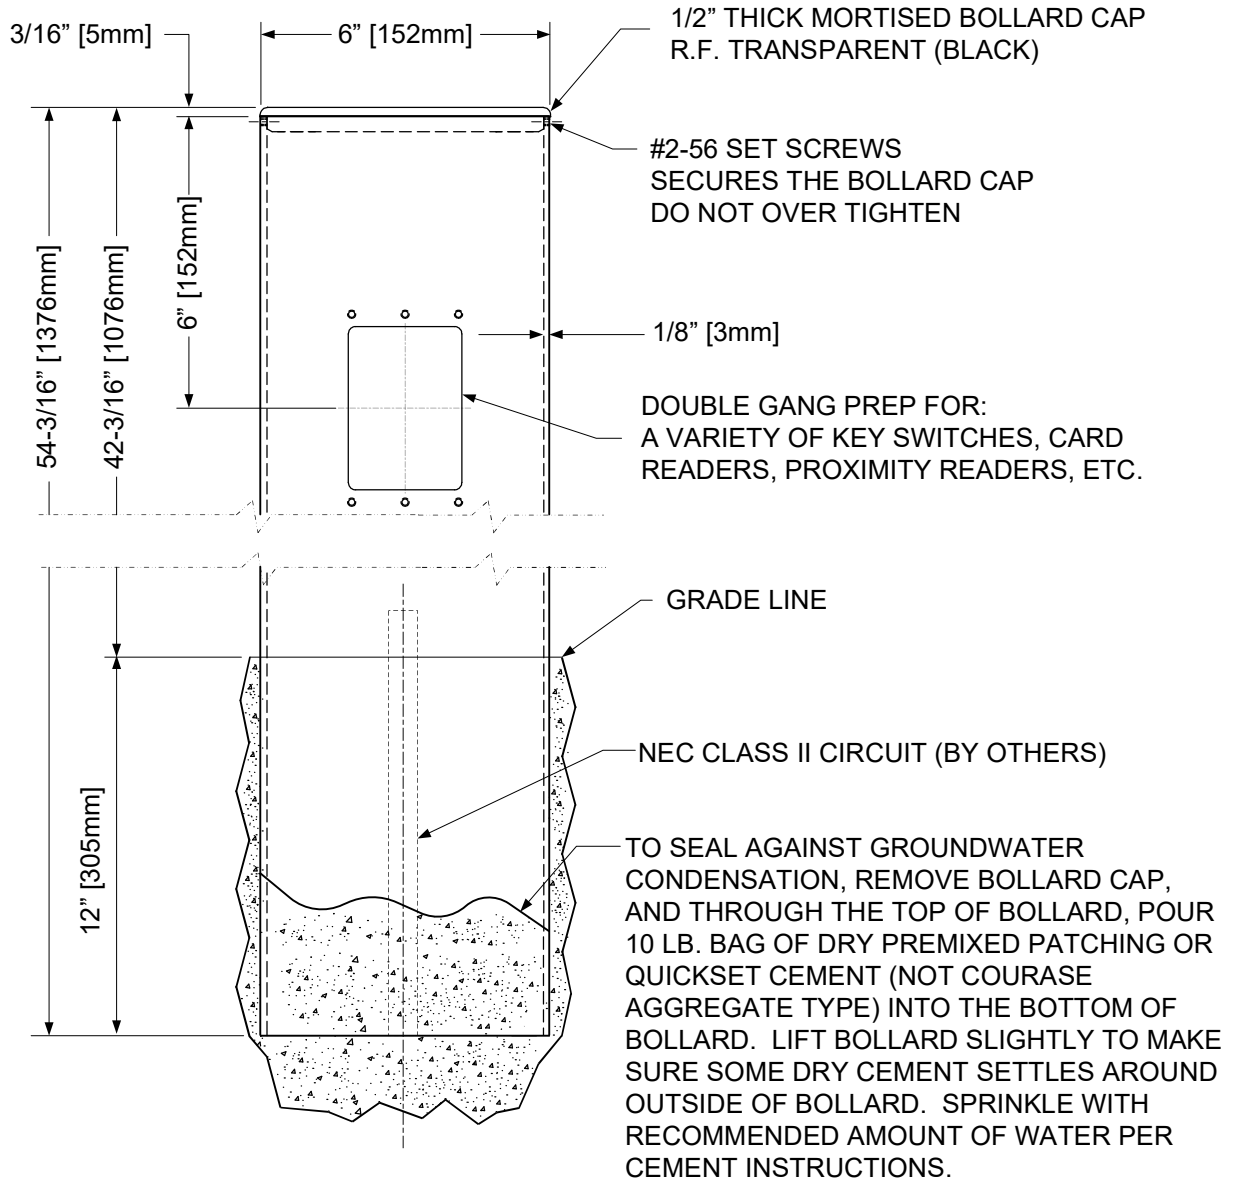

INSTALLATION INSTRUCTIONS

BPG6DV 54" IN-GROUND MOUNT 6" SQUARE POST 2-GANG PREP

Exact product dimensions and features may vary slightly from example shown above.